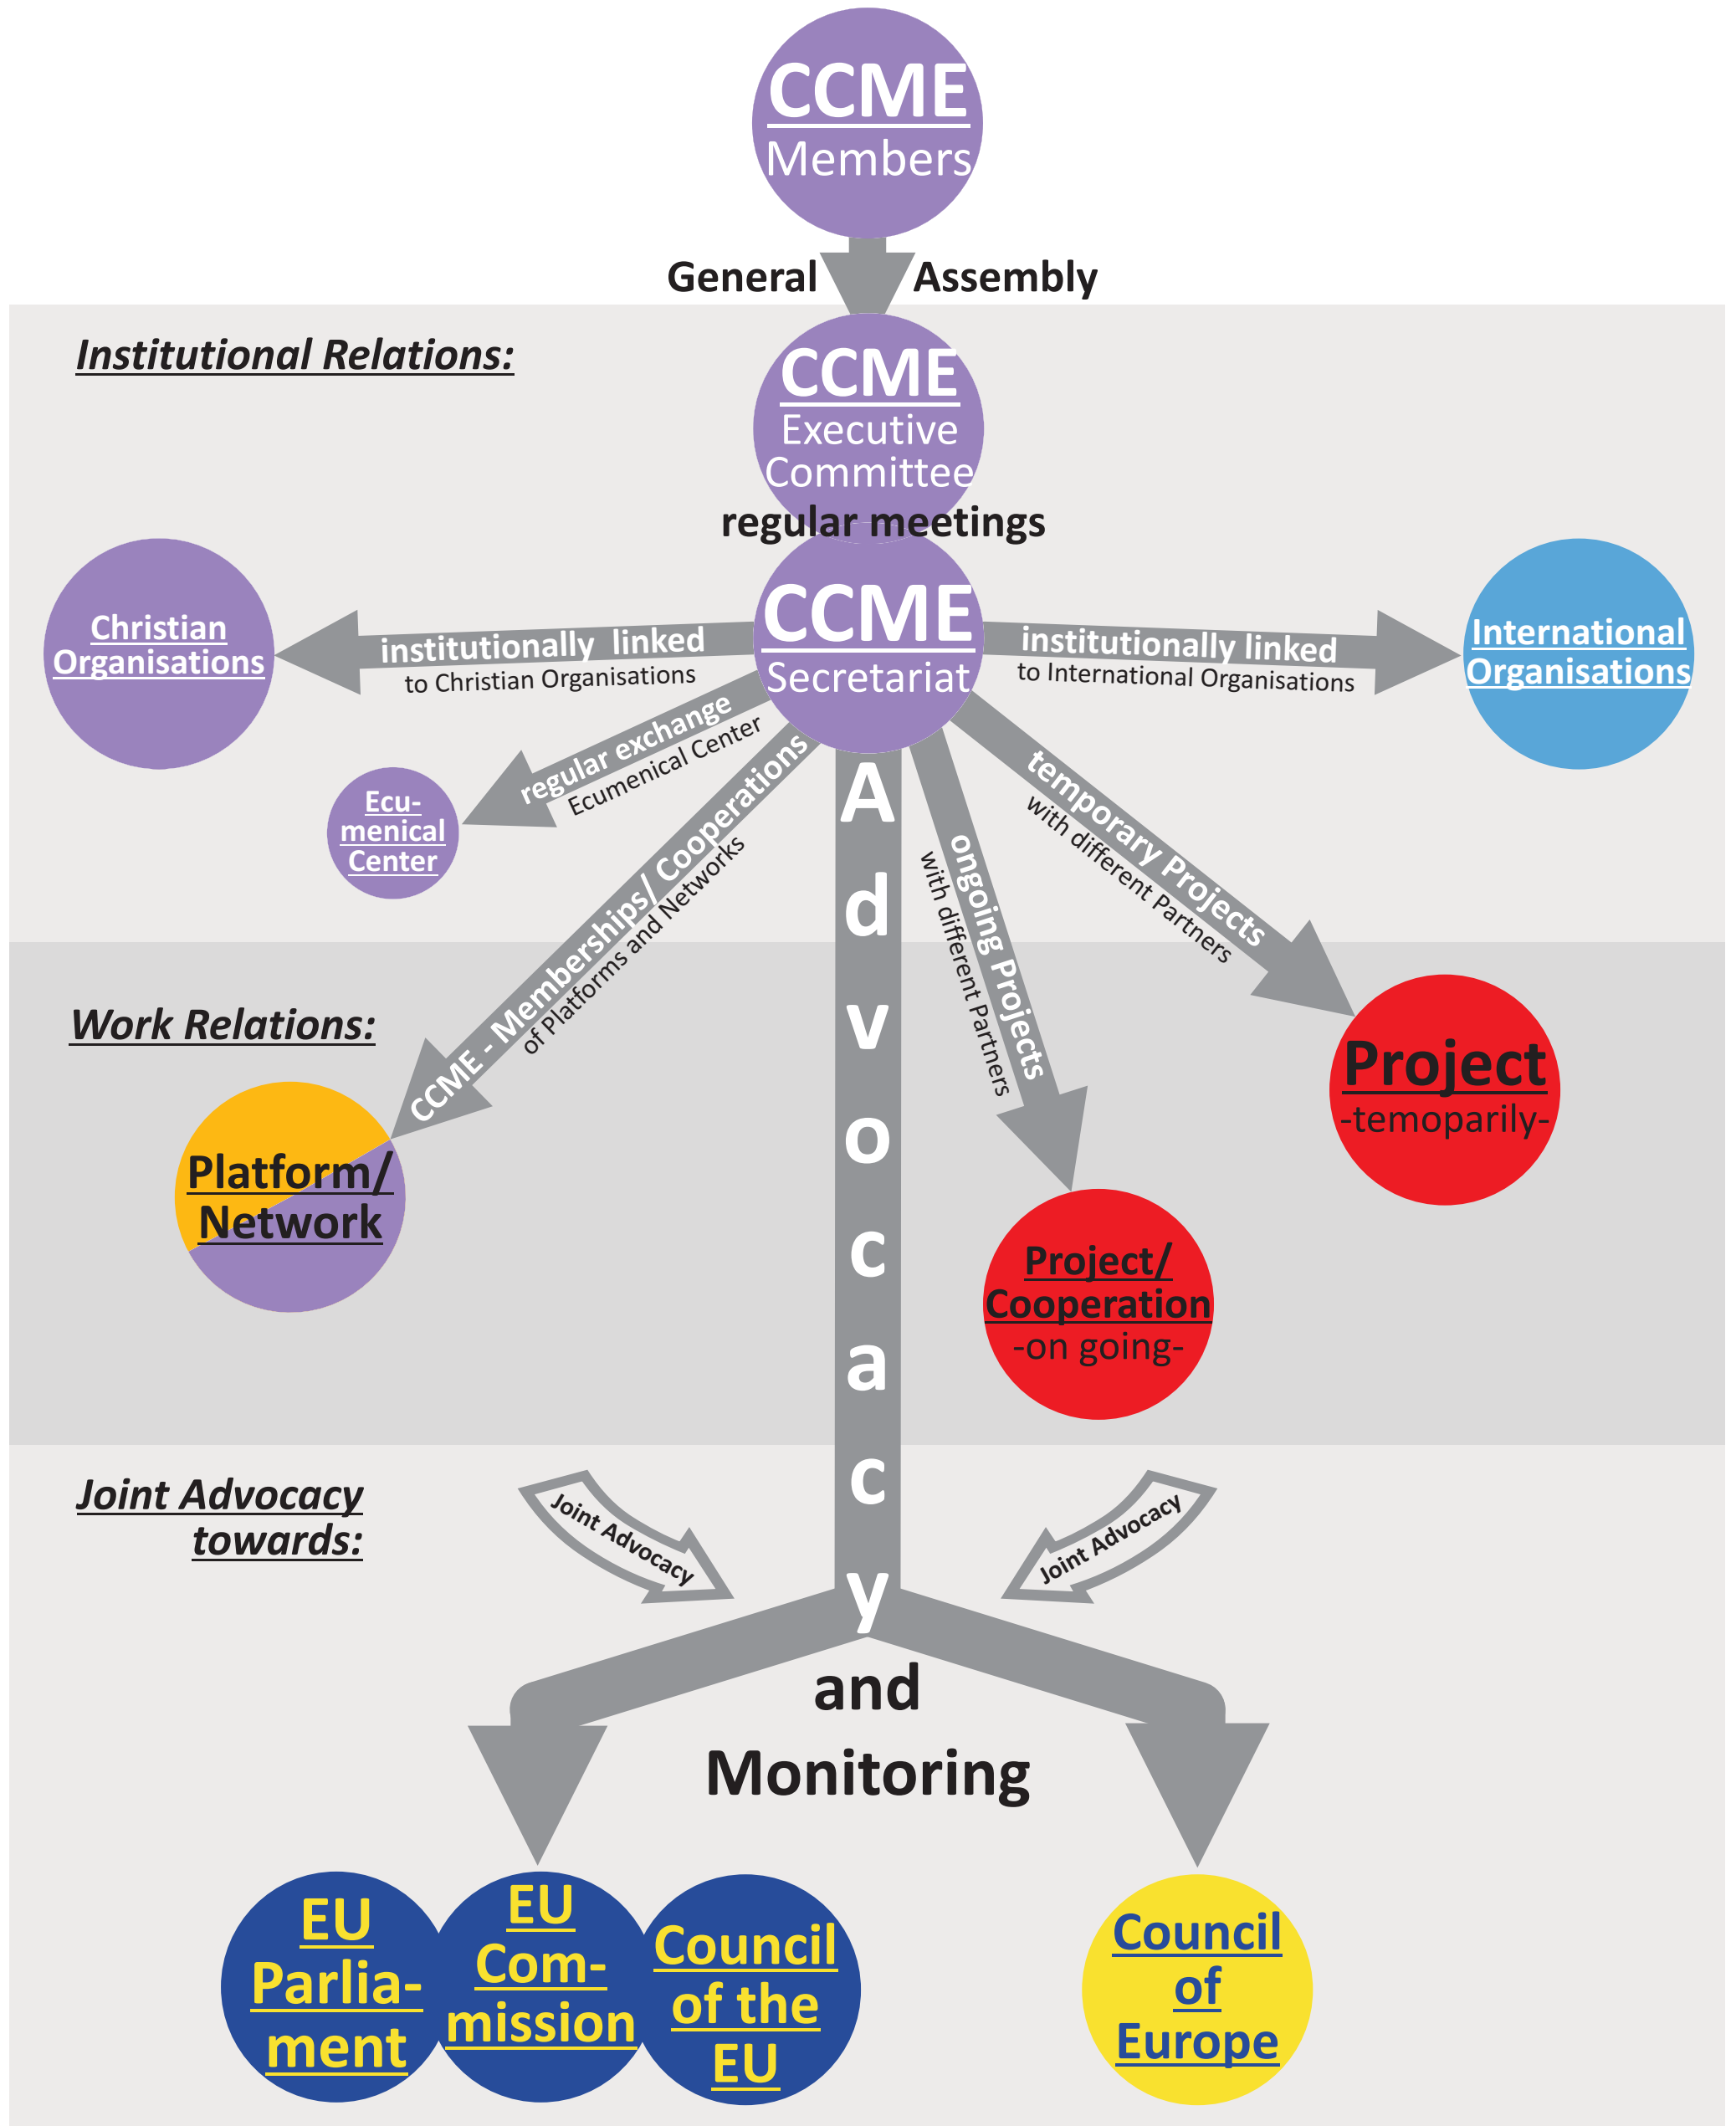

CCME - Relations

Main - Structures

The colours:

- Christian/ Church related Organisations
- Institutions of the European Union
- International Organisations
- Projects/ Cooperations
- Non-governmental Organisations
- Council of Europe
- Inter-governmental Organisation